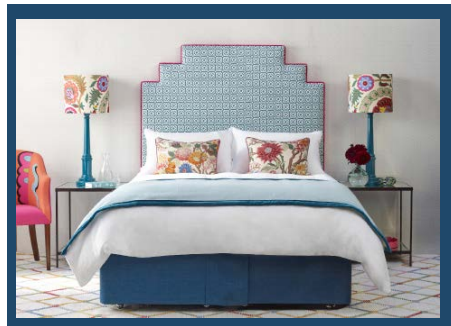

1. One-hour zoom consultancy with Emma to advise on improvements for your home and provide helpful tricks together with a follow-up email with useful sourcing links for you to progress yourselves.
2. Lunch with up to four of your friends at Creake Abbey Café, Burnham Rd, North Creake, Fakenham NR21 9LF with Emma and Sophie who will be on hand to answer more questions, or alternatively you can use a couple of further hours of consultancy from Emma for yourself.
3. £250 Voucher to spend on any of the colourful interior accessories found at Kelling Home at Creake Abbey or online.

Conditions: It would be helpful to provide plans for the property and images of the rooms and specific furniture for review/ consideration. Please also share any examples of looks you like. Kelling Designs will supply an overview of examples of their work in advance with you and will ask you to identify specific styles / items you are interested in so that we understand what you are looking for.

The Voucher can be used for anything on kellinghome.com or viewed in the shop at Creake but excludes items from any of the collaborators/friends or Kelling Home collaborations – such as Xavier China, Paul Roberts wallpaper and, paintings currently on display.

Kelling Designs